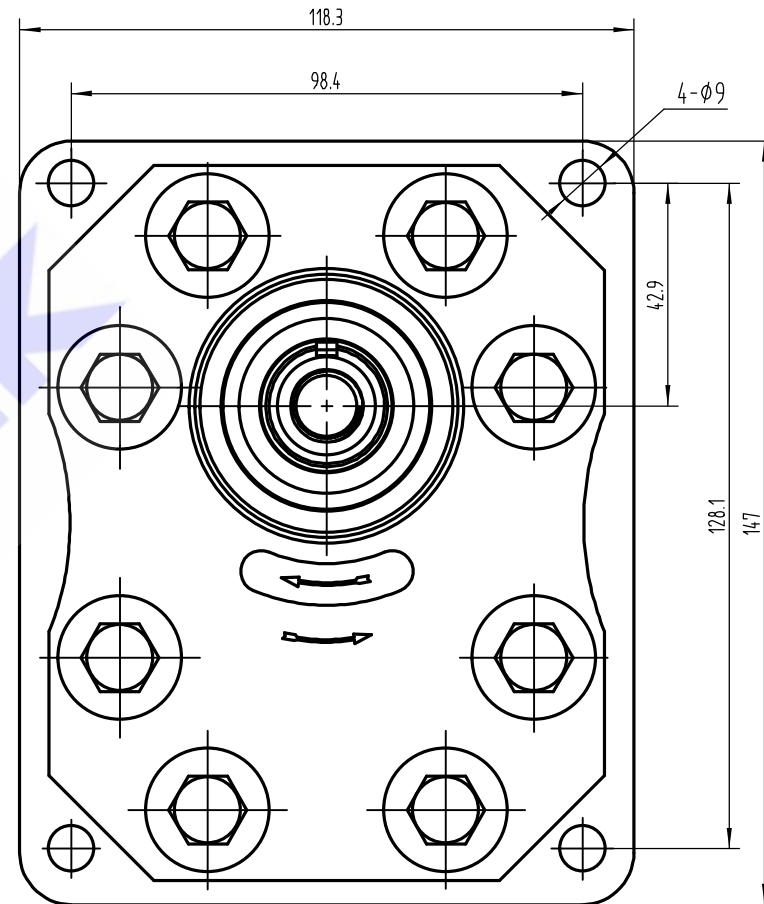

The arrow is pointing in the direction of outlet

Inlet/Outlet

	C94XTM	42.6	20	25	3000	123.6	60.2	46	35.4	M33×1.5	40	29.4	M27×1.5
	A94XTM					111.2	54.1	40	29.4	M27×1.5	40	29.4	M27×1.5
	C54XTM	24.5											
	A54XTM												
	model	disp. ml/r	Rated Pressure MPa	Max Pressure MPa	Max Speed r/min	A	A1	Inlet			Outlet		