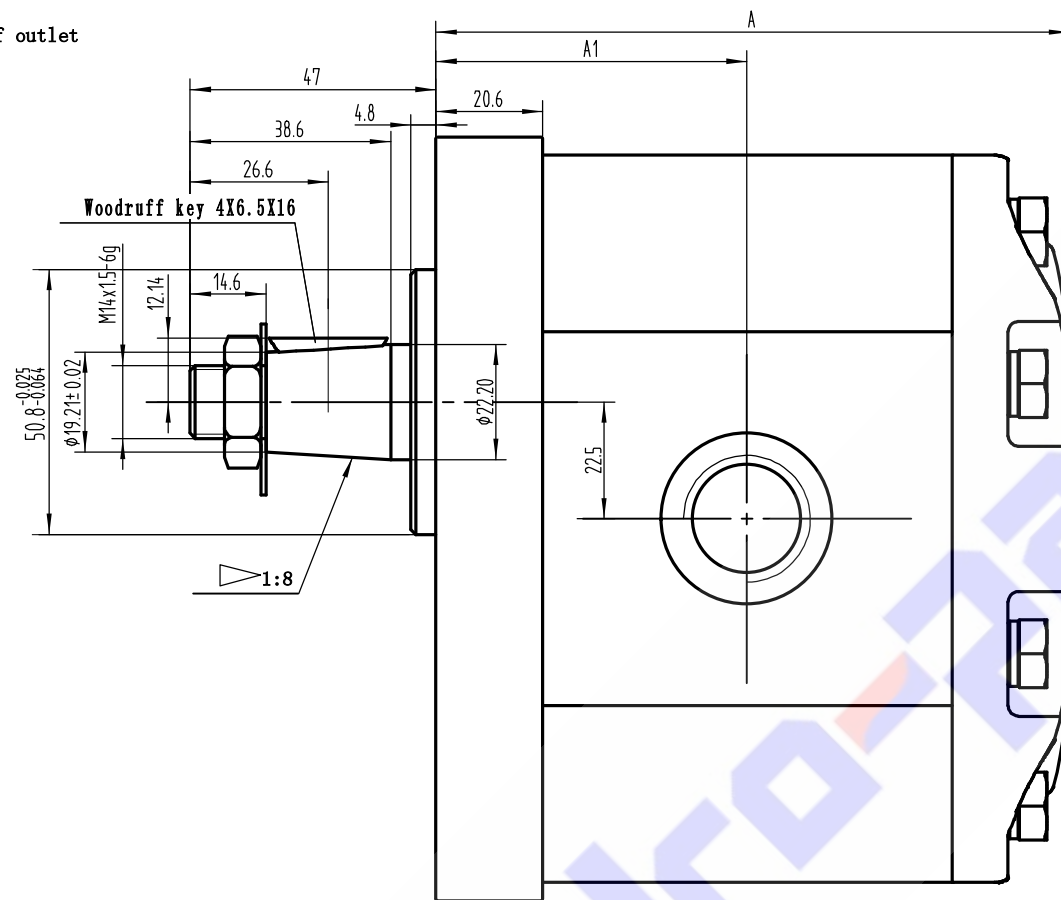

The arrow is pointing in the direction of outlet

Inlet/Outlet

	C94XTM	42.6	20	25	3000	123.6	60.2	46	35.4	M33×1.5	40	29.4	M27×1.5
	A94XTM					111.2	54.1	40	29.4	M27×1.5	40	29.4	M27×1.5
	C54XTM	24.5											
	A54XTM												
	model	disp. ml/r	Rated Pressure MPa	Max Pressure MPa	Max Speed r/min	A	A1	Inlet			Outlet		