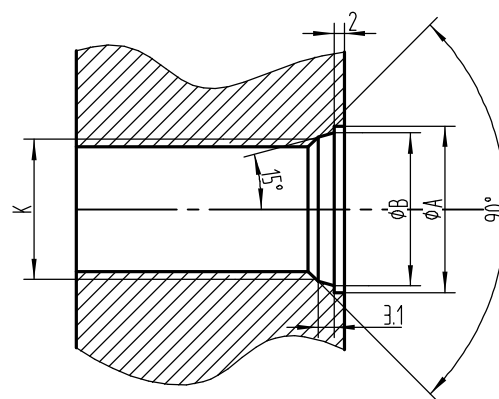

The arrow is pointing in the direction of outlet

Inlet/Outlet

	C94XTM	42.6	20	25	3000	123.6	60.2	46	35.4	M33×1.5	40	29.4	M27×1.5
	A94XTM					111.2	54.1	40	29.4	M27×1.5	40	29.4	M27×1.5
	C54XTM	24.5											
	A54XTM												
	model	disp. ml/r	Rated Pressure MPa	Max Pressure MPa	Max Speed r/min	A	A1	Inlet			Outlet		