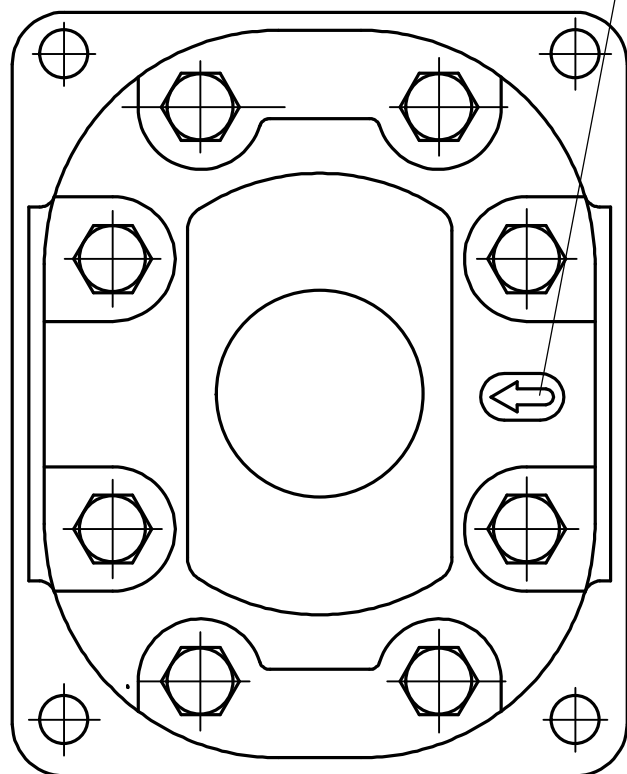

The arrow is pointing in the direction of outlet

Inlet/Outlet

	C94XTM	42.6	20	25	3000	123.6	60.2	46	35.4	M33×1.5	40	29.4	M27×1.5
	A94XTM					111.2	54.1	40	29.4	M27×1.5	40	29.4	M27×1.5
	C54XTM	24.5											
	A54XTM												
	model	disp. ml/r	Rated Pressure MPa	Max Pressure MPa	Max Speed r/min	A	A1	Inlet			Outlet		