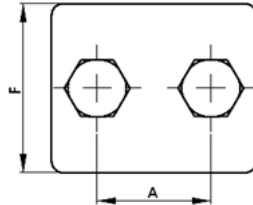

### Technical Data

Single Clamp								
Part Number	Description	A	B	C	D	E	F	H
SP-P-CLAMP-HBK-6C	Hydraulic Pipe Clamp Single - 6mm	20	37	36	6	3	30	27
SP-P-CLAMP-HBK-8C	Hydraulic Pipe Clamp Single - 8mm	20	37	36	8	3	30	27
SP-P-CLAMP-HBK-10C	Hydraulic Pipe Clamp Single - 10mm	20	37	36	10	3	30	27
SP-P-CLAMP-HBK-12C	Hydraulic Pipe Clamp Single - 12mm	20	37	36	12	3	30	27
SP-P-CLAMP-HBK-15C	Hydraulic Pipe Clamp Single - 15mm	26	42	42	15	3	30	33
SP-P-CLAMP-HBK-18C	Hydraulic Pipe Clamp Single - 18mm	26	42	42	18	3	30	33
SP-P-CLAMP-HBK-20C	Hydraulic Pipe Clamp Single - 20mm	33	50	50	20	3	30	35
SP-P-CLAMP-HBK-22C	Hydraulic Pipe Clamp Single - 22mm	33	50	50	22	3	30	35
SP-P-CLAMP-HBK-28C	Hydraulic Pipe Clamp Single - 28mm	40	59	59	28	3	30	42

### Technical Data

Double Clamp								
Part Number	Description	A	B	C	D	E	F	H
SP-P-CLAMP-HBK-6	Hydraulic Pipe Clamp Double - 6mm	20	36	37	6	3	30	27
SP-P-CLAMP-HBK-8	Hydraulic Pipe Clamp Double - 8mm	20	36	37	8	3	30	27
SP-P-CLAMP-HBK-10	Hydraulic Pipe Clamp Double - 10mm	20	36	37	10	3	30	27
SP-P-CLAMP-HBK-12	Hydraulic Pipe Clamp Double - 12mm	20	36	37	12	3	30	27
SP-P-CLAMP-HBK-15	Hydraulic Pipe Clamp Double - 15mm	29	53	55	15	5	30	36
SP-P-CLAMP-HBK-18	Hydraulic Pipe Clamp Double - 18mm	29	53	55	18	5	30	36
SP-P-CLAMP-HBK-20	Hydraulic Pipe Clamp Double - 20mm	36	67	70	20	5	30	37
SP-P-CLAMP-HBK-22	Hydraulic Pipe Clamp Double - 22mm	36	67	70	22	5	30	37
SP-P-CLAMP-HBK-28	Hydraulic Pipe Clamp Double - 28mm	45	82	85	28	5	30	41