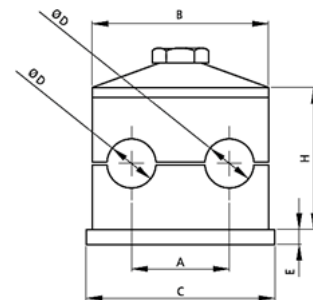

### Technical Data

Single Clamp								
Part Number	Description	A	B	C	D	E	F	H
SP-P-CLAMP-HBK-6C	Hydraulic Pipe Clamp Single - 6mm	20	37	36	6	3	30	27
SP-P-CLAMP-HBK-8C	Hydraulic Pipe Clamp Single - 8mm	20	37	36	8	3	30	27
SP-P-CLAMP-HBK-10C	Hydraulic Pipe Clamp Single - 10mm	20	37	36	10	3	30	27
SP-P-CLAMP-HBK-12C	Hydraulic Pipe Clamp Single - 12mm	20	37	36	12	3	30	27
SP-P-CLAMP-HBK-15C	Hydraulic Pipe Clamp Single - 15mm	26	42	42	15	3	30	33
SP-P-CLAMP-HBK-18C	Hydraulic Pipe Clamp Single - 18mm	26	42	42	18	3	30	33
SP-P-CLAMP-HBK-20C	Hydraulic Pipe Clamp Single - 20mm	33	50	50	20	3	30	35
SP-P-CLAMP-HBK-22C	Hydraulic Pipe Clamp Single - 22mm	33	50	50	22	3	30	35
SP-P-CLAMP-HBK-28C	Hydraulic Pipe Clamp Single - 28mm	40	59	59	28	3	30	42

### Technical Data

Double Clamp								
Part Number	Description	A	B	C	D	E	F	H
SP-P-CLAMP-HBK-6	Hydraulic Pipe Clamp Double - 6mm	20	36	37	6	3	30	27
SP-P-CLAMP-HBK-8	Hydraulic Pipe Clamp Double - 8mm	20	36	37	8	3	30	27
SP-P-CLAMP-HBK-10	Hydraulic Pipe Clamp Double - 10mm	20	36	37	10	3	30	27
SP-P-CLAMP-HBK-12	Hydraulic Pipe Clamp Double - 12mm	20	36	37	12	3	30	27
SP-P-CLAMP-HBK-15	Hydraulic Pipe Clamp Double - 15mm	29	53	55	15	5	30	36
SP-P-CLAMP-HBK-18	Hydraulic Pipe Clamp Double - 18mm	29	53	55	18	5	30	36
SP-P-CLAMP-HBK-20	Hydraulic Pipe Clamp Double - 20mm	36	67	70	20	5	30	37
SP-P-CLAMP-HBK-22	Hydraulic Pipe Clamp Double - 22mm	36	67	70	22	5	30	37
SP-P-CLAMP-HBK-28	Hydraulic Pipe Clamp Double - 28mm	45	82	85	28	5	30	41