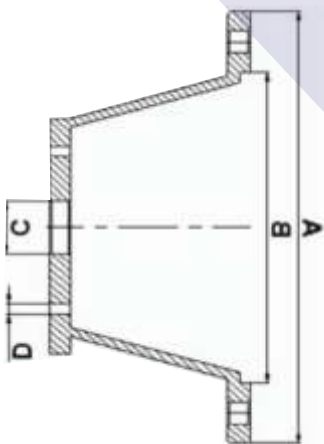

Pump: Group 10

Code Number	Motor Power kW
BH-GR10-0.55: 200	0.55/0.75/1.0/1.1/1.5

Pump: Group 20

Code Number	Motor Power kW
BH-GR20-0.55: 200	0.55/0.75/1.0/1.1/1.5
BH-GR20-2.2: 250	2.2/3.0/3.7/4.0
BH-GR20-5.5: 300	5.5/7.5/10.0

Pump: Group 30

Code Number	Motor Power kW
BH-GR30-5.5: 300	5.5/7.5/10.0
BH-GR30-11: 350	11.0/15.0/18.5/22.0

DIMENSIONS

Code Number	Motor Power kW	A	B	C	D
BH-GR10-0.55	0.55/0.75/1.0/1.1/1.5	200	130	25.4	M6
BH-GR20-0.55	0.55/0.75/1.0/1.1/1.5	200	130	36.5	M6
BH-GR20-2.2	2.2/3.0/3.7/4.0	250	180	36.5	M6
BH-GR20-5.5	5.5/7.5/10.0	300	230	36.5	M6
BH-GR30-5.5	5.5/7.5/10.0	300	230	50.5	M8
BH-GR30-11	11.0/15.0/18.5/22.0	350	250	50.5	M8